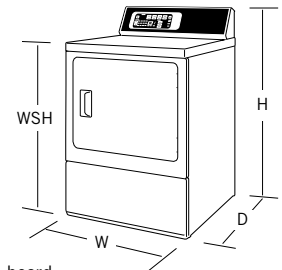

DRYERS

DR3

DR5

DR7

Product Code	Gas:	DR3000WG	DR5000WG	DR7000WG
	Electric:	DR3000WE	DR5000WE	DR7000WE
Available Colors		White	White	White
Capacity – Cu. Ft.		7.0	7.0	7.0
Galvanized Cylinder		•	•	•
Stainless Steel Cylinder				
Preset Cycles		3	4	7
Moisture Sensor				•
Auto Dry Cycles		2	3	4
220-CFM Exhaust		•	•	•
1/3 HP Motor		•	•	•
Temperature Selections		3	4	4
ADA Compliant		•	•	•
Anti-Wrinkle Cycle				•
Reversible Door		•	•	•
Time Remaining Display				•
End of Cycle Signal			•	•
Favorite Cycles				•
Eco Cycle				•
Control Location		Rear	Rear	Rear
Warranty		3-Year Parts & Labor	5-Year Parts & Labor	7-Year Parts & Labor
Model No. (Gas)		ADG3SRGS115TW01	ADG4BRGS115TW01	ADGE9RGS115TW01
(Electric)		ADE3SRGS175TW01	ADE4BRGS175TW01	ADEE9RGS175TW01

DIMENSIONS	W-Width	H-Height	D-Depth	WSH-Work Surface Height	Depth with Door Open
DR3000WG/DR3000WE	26-7/8"	42-3/4"	28"	36"	51-1/2"
DR5000WG/DR5000WE	26-7/8"	42-3/4"	28"	36"	51-1/2"
DR7000WG/DR7000WE	26-7/8"	42-3/4"	28"	36"	51-1/2"