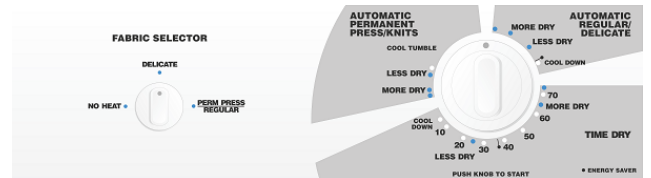

A proven performer

Speed Queen homestyle dryers are uniquely quiet making them ideal for use in any densely populated areas.

Mechanical Control

The mechanical control features a straightforward design that offer users simple water temperature and fabric selections and uses cue led to monitor progress through the wash cycle.

Specifications

Speed Queen Homestyle Dryer

Model	LDL3TRGW301NW22
General details	
Control	3 Cycle Mechanical
Control location	Rear
Actuation	None
Drum	
Capacity kg	10.5
Volume l	198
Power	
Motor power kW	0,25
Voltage	230/50/1
Cabinet	
Cylinder Finish	Galvanized
Color	White
Door type	Window
Connections	
Electrical requirements	230/50/1
Gas inlet connection mm	9,525
Transport data	
Net weight kg	68
Shipping weight kg	73
Dimensions HxWxD mm	1086 x 683 x 711
Packed dimensions HxWxD mm	1156 x 775 x 826
Packed volume m3	0,74