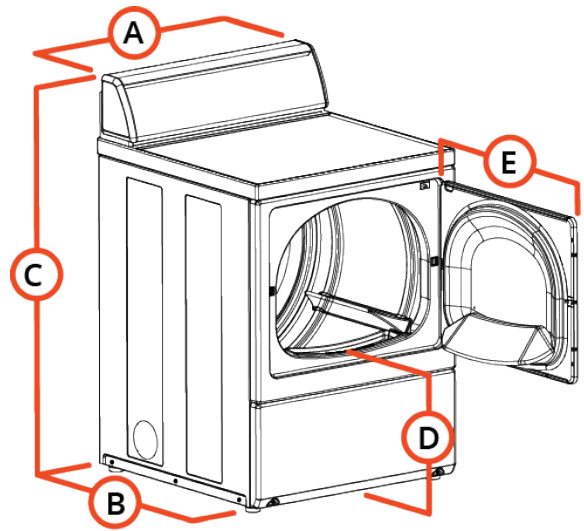

Specifications

Speed Queen Homestyle Dryer

Model	LDL3TRGW301NW22
General details	
Control	3 Cycle Mechanical
Control location	Rear
Actuation	None
Drum	
Capacity kg	10.5
Volume l	198
Power	
Motor power kW	0,25
Voltage	230/50/1
Cabinet	
Cylinder Finish	Galvanized
Color	White
Door type	Window
Connections	
Electrical requirements	230/50/1
Gas inlet connection mm	9,525
Transport data	
Net weight kg	68
Shipping weight kg	73
Dimensions HxWxD mm	1086 x 683 x 711
Packed dimensions HxWxD mm	1156 x 775 x 826
Packed volume m3	0,74

Dimensions

	mm
A	683
B	711
C	1086
D	392
E	597