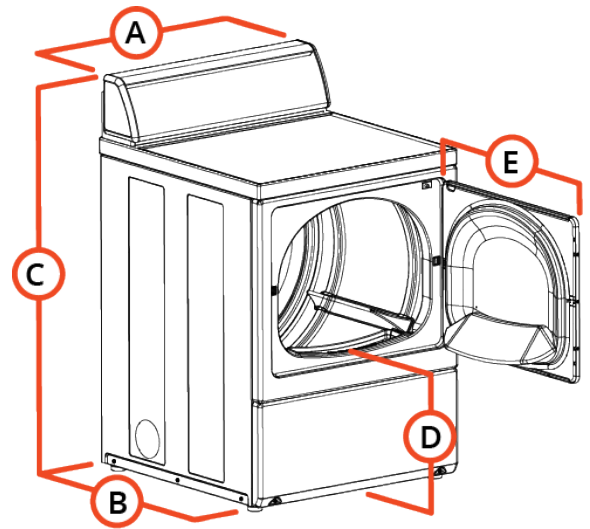

Specifications

Speed Queen Homestyle Dryer

Model	LDLE7RWS303NW26
General details	
Control	HEC
Control location	Rear
Actuation	None
Drum	
Capacity kg	15
Volume l	198
Power	
Motor power kW	0,25
Voltage	220-240/50/1
Cabinet	
Cylinder Finish	Painted white
Color	White
Door type	Solid
Connections	
Electrical requirements	220-240/50/1
Gas inlet connection mm	9,525
Transport data	
Net weight kg	59
Shipping weight kg	64
Dimensions HxWxD mm	1086 x 683 x 711
Packed dimensions HxWxD mm	1156 x 775 x 826
Packed volume m ³	0,74

Dimensions

	mm
A	683
B	711
C	1086
D	392
E	597