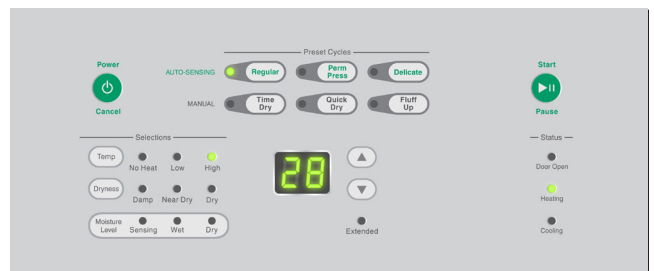

Specifications

Speed Queen Homestyle Dryer

Model	LDLE7RWS303NW26
General details	
Control	HEC
Control location	Rear
Actuation	None
Drum	
Capacity kg	15
Volume l	198
Power	
Motor power kW	0,25
Voltage	220-240/50/1
Cabinet	
Cylinder Finish	Painted white
Color	White
Door type	Solid
Connections	
Electrical requirements	220-240/50/1
Gas inlet connection mm	9,525
Transport data	
Net weight kg	59
Shipping weight kg	64
Dimensions HxWxD mm	1086 x 683 x 711
Packed dimensions HxWxD mm	1156 x 775 x 826
Packed volume m ³	0,74