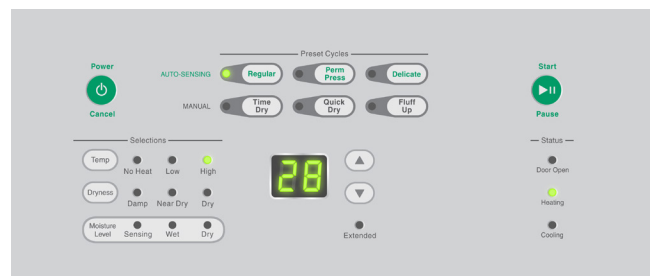

Specifications

Speed Queen Homestyle Dryer

Model	LDEE5RGS303ZW01
General details	
Control	HEC
Control location	Rear
Actuation	None
Drum	
Capacity kg	8,2
Volume l	198
Power	
Motor power kW	0,25
Voltage	220-240/50/1
Cabinet	
Cylinder Finish	Galvanized
Color	White
Door type	Solid
Connections	
Electrical requirements	220-240/50/1
Transport data	
Net weight kg	57
Shipping weight kg	62
Dimensions HxWxD mm	1086 x 683 x 711
Packed dimensions HxWxD mm	1156 x 775 x 826
Packed volume m ³	0,74