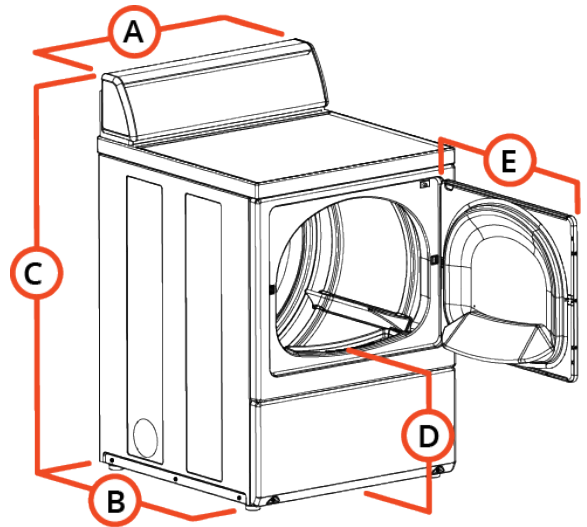

Specifications

Speed Queen Homestyle Dryer

Model	LDEE5RGS303ZW01
General details	
Control	HEC
Control location	Rear
Actuation	None
Drum	
Capacity kg	8,2
Volume l	198
Power	
Motor power kW	0,25
Voltage	220-240/50/1
Cabinet	
Cylinder Finish	Galvanized
Color	White
Door type	Solid
Connections	
Electrical requirements	220-240/50/1
Transport data	
Net weight kg	57
Shipping weight kg	62
Dimensions HxWxD mm	1086 x 683 x 711
Packed dimensions HxWxD mm	1156 x 775 x 826
Packed volume m ³	0,74

Dimensions

	mm
A	683
B	711
C	1086
D	392
E	597