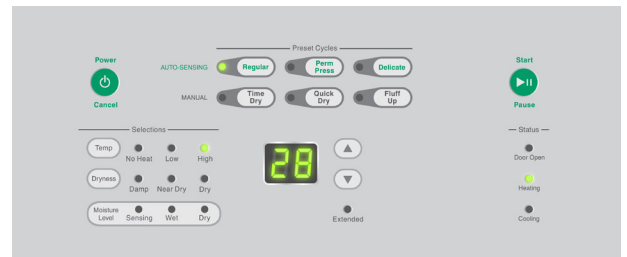

Specifications

Speed Queen Homestyle Dryer

Model	LDEE5BGS433AW01
General details	
Control	HEC
Control location	Front 45 degree
Actuation	None
Drum	
Capacity kg	9
Volume l	198
Power	
Motor power kW	0,25
Voltage	240/50/1
Cabinet	
Cylinder Finish	Galvanized
Color	White
Door type	Solid
Connections	
Electrical requirements	240/50/1
Transport data	
Net weight kg	57
Shipping weight kg	62
Dimensions HxWxD mm	1027 x 683 x 711
Packed dimensions HxWxD mm	1156 x 775 x 826
Packed volume m3	0,74