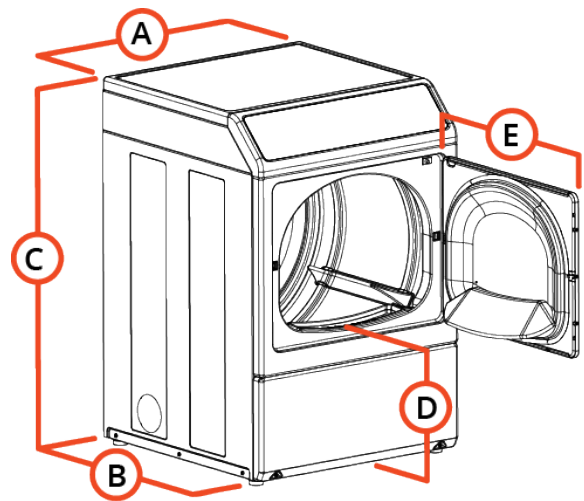

Specifications

Speed Queen Homestyle Dryer

Model	LDEE5BGS433AW01
General details	
Control	HEC
Control location	Front 45 degree
Actuation	None
Drum	
Capacity kg	9
Volume l	198
Power	
Motor power kW	0,25
Voltage	240/50/1
Cabinet	
Cylinder Finish	Galvanized
Color	White
Door type	Solid
Connections	
Electrical requirements	240/50/1
Transport data	
Net weight kg	57
Shipping weight kg	62
Dimensions HxWxD mm	1027 x 683 x 711
Packed dimensions HxWxD mm	1156 x 775 x 826
Packed volume m3	0,74

Dimensions

	mm
A	683
B	711
C	1027
D	392
E	597