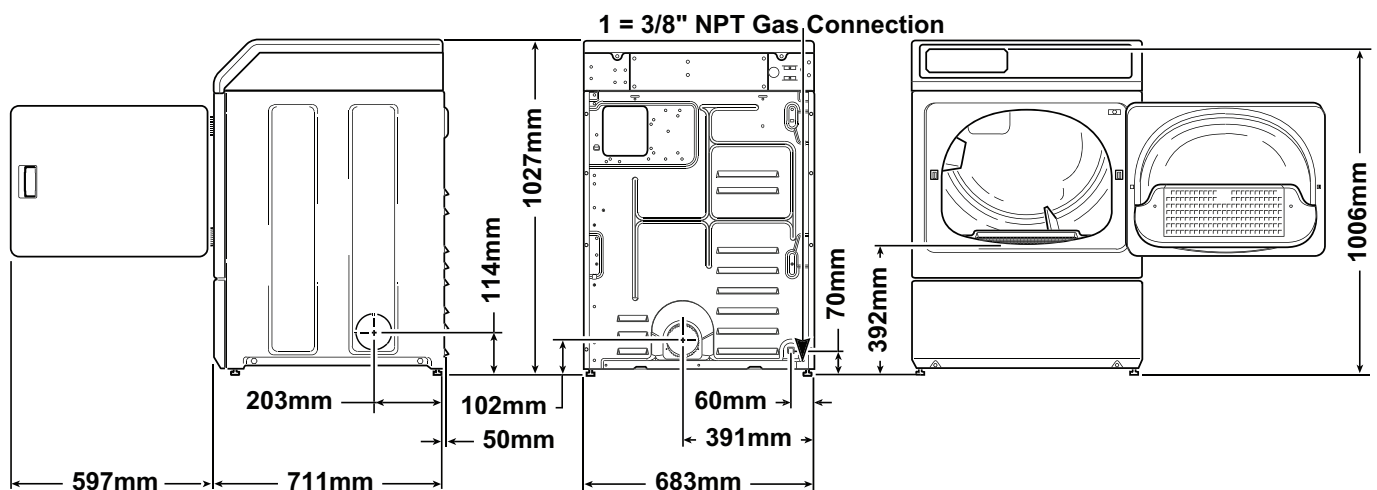

ADEE9BSS ELEC & ADGE9BSS GAS PLATINUM

ADEE9BSS ELEC & ADGE9BSS GAS PLATINUM

Model Numbers	ADEE9BSS Platinum (Electric) ADGE9BSS Platinum (Gas)
Capacity	9 kg
Quiet, Efficient Blower	Yes
Dimensions (H X W X D)	1027 x 683 x 711 mm
Dryer Drum Capacity (Litres)	198 L
Dryer Door Width	525 mm
Dryer Door Hinge	Reversible
Dryer Motor Horsepower	1/3 hp
Available Heat Sources	Electric or Gas (NG or LP)
Electrical Requirements (Voltage/Hz/Ph)	240V / 50 Hz AC / 1 Ph
Dryer Breaker Size	20 (Electric) 10 (Gas) Amps
Gas Consumption Mj	21.1 MJ (Gas)
Temperature Settings	4
Available Cycle	Regular, Perm Press, Delicate, Time Dry, Quick Dry, Fluff up & Programmable favourite cycles

Moisture Sensor	Yes
Shoe Dryer Rack	Optional (part number 512082)
Cabinet	Stainless Steel
Drum	Galvanised Steel
Cycle Indicator Light	Yes
End-Of-Cycle Buzzer	Yes
Automatic Dry Cycles	Yes
Time Drying	Yes
Gas Inlet Connection	3/8 NPT
Heating Element	4000 W (Electric)
Multiple Vent Options	Yes
Exhaust Vent Size	102 mm
Australian Gas Approval	Yes
Lp Conversion Kit	Optional
Shipping Dimensions (H X W X D)	1156 x 737 x 832 mm
Shipping Weight	Electric - 70 kg Gas - 73 kg