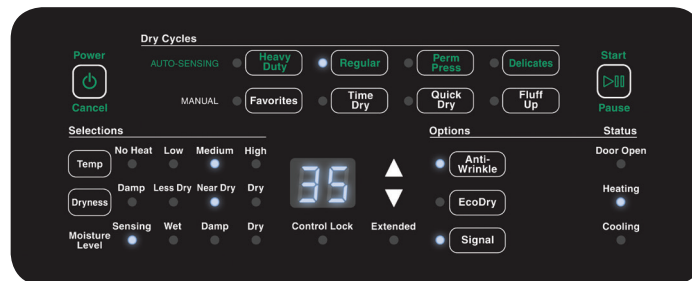

ADEE9BSS ELEC & ADGE9BSS GAS PLATINUM

Model Numbers	ADEE9BSS Platinum (Electric) ADGE9BSS Platinum (Gas)
Capacity	9 kg
Quiet, Efficient Blower	Yes
Dimensions (H X W X D)	1027 x 683 x 711 mm
Dryer Drum Capacity (Litres)	198 L
Dryer Door Width	525 mm
Dryer Door Hinge	Reversible
Dryer Motor Horsepower	1/3 hp
Available Heat Sources	Electric or Gas (NG or LP)
Electrical Requirements (Voltage/Hz/Ph)	240V / 50 Hz AC / 1 Ph
Dryer Breaker Size	20 (Electric) 10 (Gas) Amps
Gas Consumption Mj	21.1 MJ (Gas)
Temperature Settings	4
Available Cycle	Regular, Perm Press, Delicate, Time Dry, Quick Dry, Fluff up & Programmable favourite cycles

Moisture Sensor	Yes
Shoe Dryer Rack	Optional (part number 512082)
Cabinet	Stainless Steel
Drum	Galvanised Steel
Cycle Indicator Light	Yes
End-Of-Cycle Buzzer	Yes
Automatic Dry Cycles	Yes
Time Drying	Yes
Gas Inlet Connection	3/8 NPT
Heating Element	4000 W (Electric)
Multiple Vent Options	Yes
Exhaust Vent Size	102 mm
Australian Gas Approval	Yes
Lp Conversion Kit	Optional
Shipping Dimensions (H X W X D)	1156 x 737 x 832 mm
Shipping Weight	Electric - 70 kg Gas - 73 kg

FRONT CONTROL DRYER