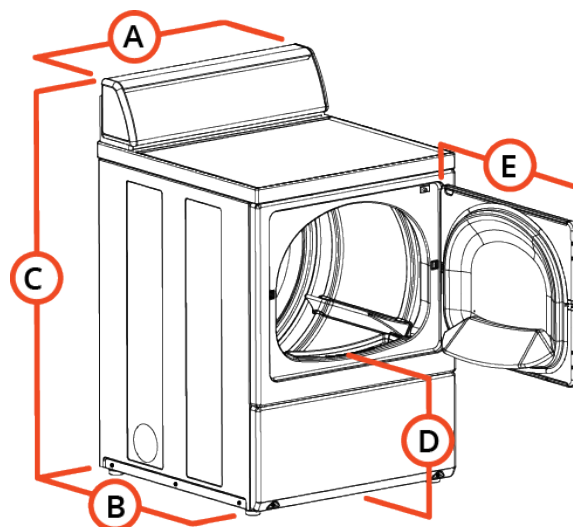

Specifications

Speed Queen Homestyle Dryer

Model	LDE3TRWS541NW22
General details	
Control	3 Cycle Mechanical
Control location	Rear
Actuation	None
Drum	
Capacity kg	15
Volume l	198
Power	
Motor power kW	0,25
Voltage	220/60/1
Cabinet	
Cylinder Finish	Painted white
Color	White
Door type	Solid
Connections	
Electrical requirements	220/60/1
Transport data	
Net weight kg	60
Shipping weight kg	64
Dimensions HxWxD mm	1086 x 683 x 711
Packed dimensions HxWxD mm	1156 x 775 x 826
Packed volume m3	0,74

Dimensions

	mm
A	683
B	711
C	1086
D	392
E	597