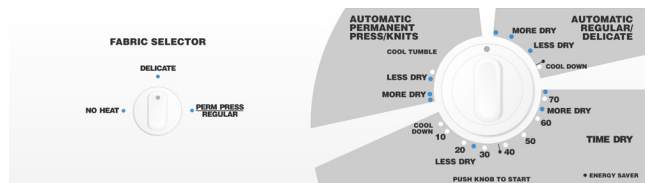

Specifications

Speed Queen Homestyle Dryer

Model	LDE3TRWS541NW22
General details	
Control	3 Cycle Mechanical
Control location	Rear
Actuation	None
Drum	
Capacity kg	15
Volume l	198
Power	
Motor power kW	0,25
Voltage	220/60/1
Cabinet	
Cylinder Finish	Painted white
Color	White
Door type	Solid
Connections	
Electrical requirements	220/60/1
Transport data	
Net weight kg	60
Shipping weight kg	64
Dimensions HxWxD mm	1086 x 683 x 711
Packed dimensions HxWxD mm	1156 x 775 x 826
Packed volume m3	0,74

Dimensions

	mm
A	683
B	711
C	1086
D	392
E	597