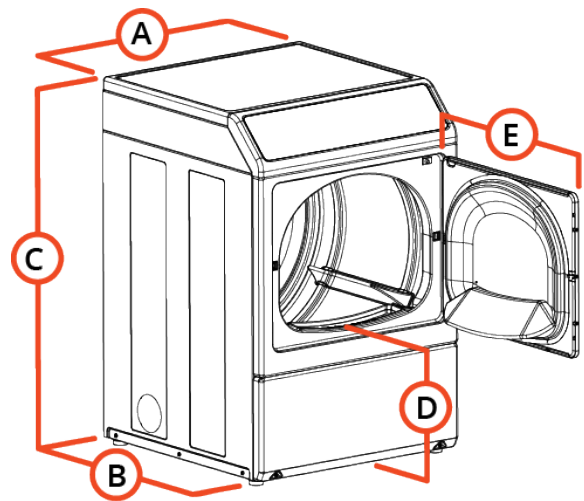

Specifications

Speed Queen Homestyle Dryer

Model	LDEE5BGS433VW01
General details	
Control	HEC
Control location	Front 45 degree
Actuation	None
Drum	
Capacity kg	9
Volume l	198
Power	
Motor power kW	0,25
Voltage	240/50/1
Cabinet	
Cylinder Finish	Galvanized
Color	White
Door type	Solid
Connections	
Electrical requirements	240/50/1
Transport data	
Net weight kg	57
Shipping weight kg	62
Dimensions HxWxD mm	1027 x 683 x 711
Packed dimensions HxWxD mm	1156 x 775 x 826
Packed volume m3	0,74

Dimensions

	mm
A	683
B	711
C	1027
D	392
E	597