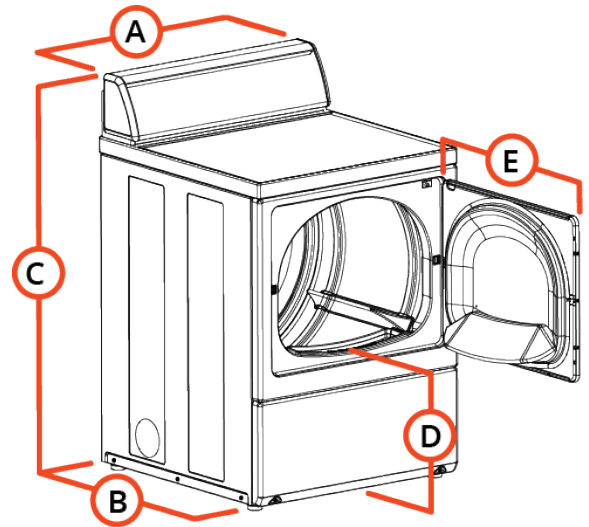

Specifications

Speed Queen Homestyle Dryer

Model		LDEE7RGS433VW01
General details		
Control		HEC
Control location		Rear
Actuation		None
Drum		
Capacity kg		8,2
Volume l		198
Power		
Motor power kW		0,25
Voltage		220-240/50/1
Cabinet		
Cylinder Finish		Galvanized
Color		White
Door type		Solid
Connections		
Electrical requirements		220-240/50/1
Transport data		
Net weight kg		57
Shipping weight kg		62
Dimensions HxWxD mm		1086 x 683 x 711
Packed dimensions HxWxD mm		1156 x 775 x 826
Packed volume m ³		0,74

Dimensions

	mm
A	683
B	711
C	1086
D	392
E	597