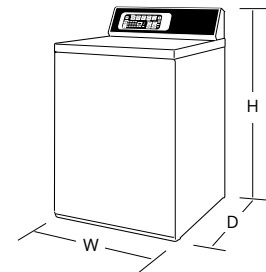

# TOP LOAD WASHERS

TR3

TR5

TR7

Product Code	TR3000WN	TR5000WN	TR7000WN
Available Colors	White	White	White
Capacity – Cu. Ft.	3.2	3.2	3.2
Stainless Steel Washtub	•	•	•
Porcelain Outer Tub	•	•	•
Preset Cycles	4	6	8
Variable Speed 1 H.P. Motor	•	•	•
Automatic Balancing System	•	•	•
Agitator	•	•	•
Durable 3 - Coat Finish	•	•	•
Prewash			•
Load Size Selections	4	4	4
Temperature Selections	3	4	4
Soil Level Selections			4
Time Remaining Display			•
End-of-Cycle Signal	•	•	•
Favorite Cycles			•
Speed Cycle			•
Delay Start			•
Warranty	3-Year Parts & Labor	5-Year Parts & Labor	7-Year Parts & Labor
Model No.	AWN43RSN115TW01	AWN63RSN115TW01	AWNE9RSN115TW01

Dimensions	W-Width	H-Height	D-Depth	Height with Lid Open
TR3000WN	25-5/8"	42-3/4"	28"	53"
TR5000WN	25-5/8"	42-3/4"	28"	53"
TR7000WN	25-5/8"	42-3/4"	28"	53"