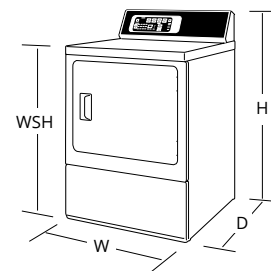

DRYERS

Product Code	Gas:	DR3000WG	DR5000WG	DR7000WG	DF7000WG (W) DF7000SG (SS)
	Electric:	DR3000WE	DR5000WE	DR7000WE	DF7000WE (W) DF7000SE (SS)
Available Colors		White	White	White	White or Stainless Steel
Capacity – Cu. Ft.		7.0	7.0	7.0	7.0
Galvanized Cylinder		•	•	•	• (White)
Stainless Steel Cylinder					• (Stainless)
Preset Cycles		3	4	7	7
Moisture Sensor				•	•
Auto Dry Cycles		2	3	4	4
220-CFM Exhaust		•	•	•	•
1/3 HP Motor		•	•	•	•
Temperature Selections		3	4	4	4
ADA Compliant		•	•	•	•
Anti-Wrinkle Cycle				•	•
Reversible Door		•	•	•	•
Time Remaining Display				•	•
End of Cycle Signal			•	•	•
Favorite Cycles				•	•
Eco Cycle				•	•
Control Location		Rear	Rear	Rear	Front
Warranty		3-Year Parts & Labor	5-Year Parts & Labor	7-Year Parts & Labor	5-Year Parts & Labor
Model No. (Gas)		ADG3SRGS115TW01	ADG4BRGS115TW01	ADGE9RGS115TW01	ADGE9BGS115TW01 (W) ADGE9BSS115TN01 (SS)
(Electric)		ADE3SRGS175TW01	ADE4BRGS175TW01	ADEE9RGS175TW01	ADEE9BGS175TW01 (W) ADEE9BSS175TN01 (SS)

Dimensions	W-Width	H-Height	D-Depth	WSH-Work Surface Height	Depth with Door Open
DR3000WG / DR3000WE	26-7/8"	42-3/4"	28"	36"	51-1/2"
DR5000WG / DR5000WE	26-7/8"	42-3/4"	28"	36"	51-1/2"
DR7000WG / DR7000WE	26-7/8"	42-3/4"	28"	36"	51-1/2"
DF7000WG / DF7000WE (W) DF7000SG / DF7000SE (SS)	26-7/8"	40-7/16"	28"	40-7/16"	51-1/2"

Optional Accessories

Drying rack – Part No: 512082P
Directional Exhaust Kit – Part No: 528P3
Conversion Kit = Gas to LP – Part No: 649P3
AR19-0037
Speed Queen by Alliance Laundry Systems

Agency approvals: cULus, CSA us star, MA gas board