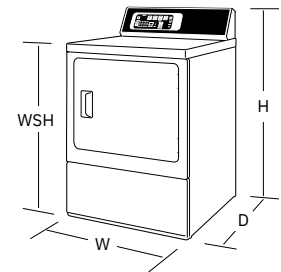

Optional Accessories

Drying Rack – Part # D512082
Directional Exhaust Kit – Part # 528P3
Conversion Kit = Gas to LP – Part # 649P3
Flexible Metal Vent Kit – Part # 521P3